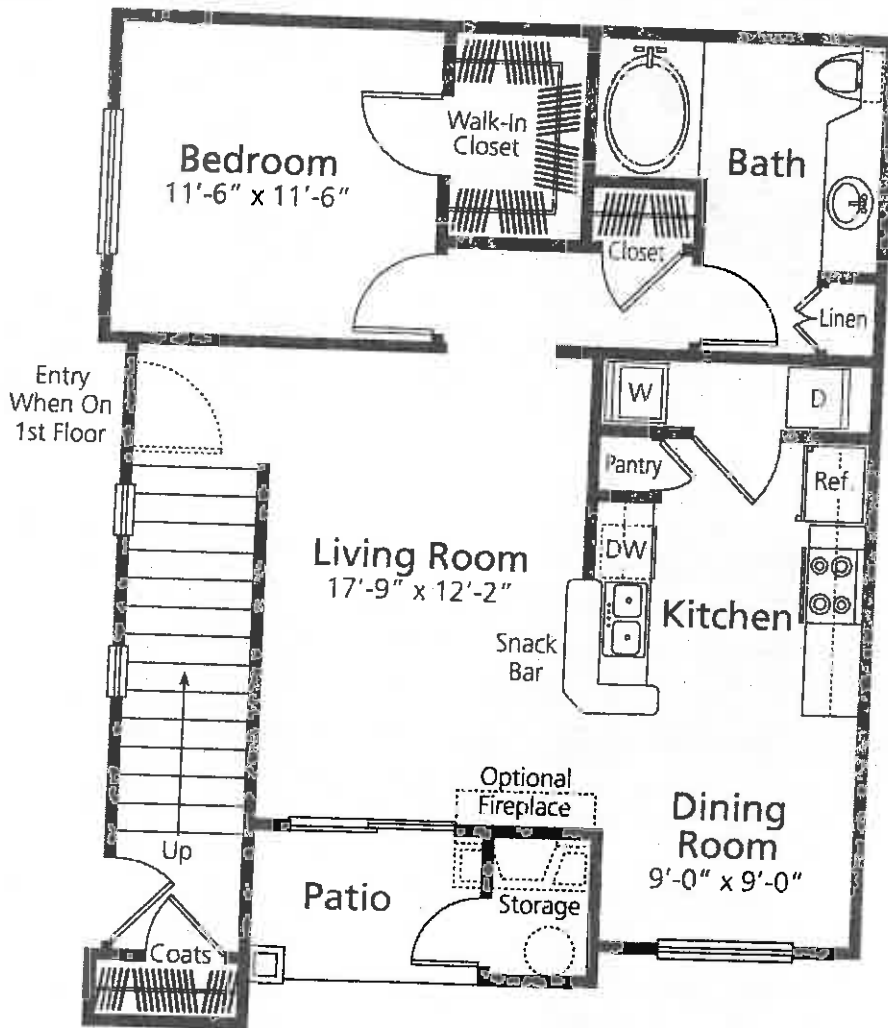

Osage

APPROXIMATELY 713-811 SQUARE FEET PER SITE LOCATION

PINNACLE • CANYON •

Illustrations are artist's renderings and may vary from actual plan. Specifications subject to change without notice or obligation. Square footage is approximate. Consult sales associate for details.