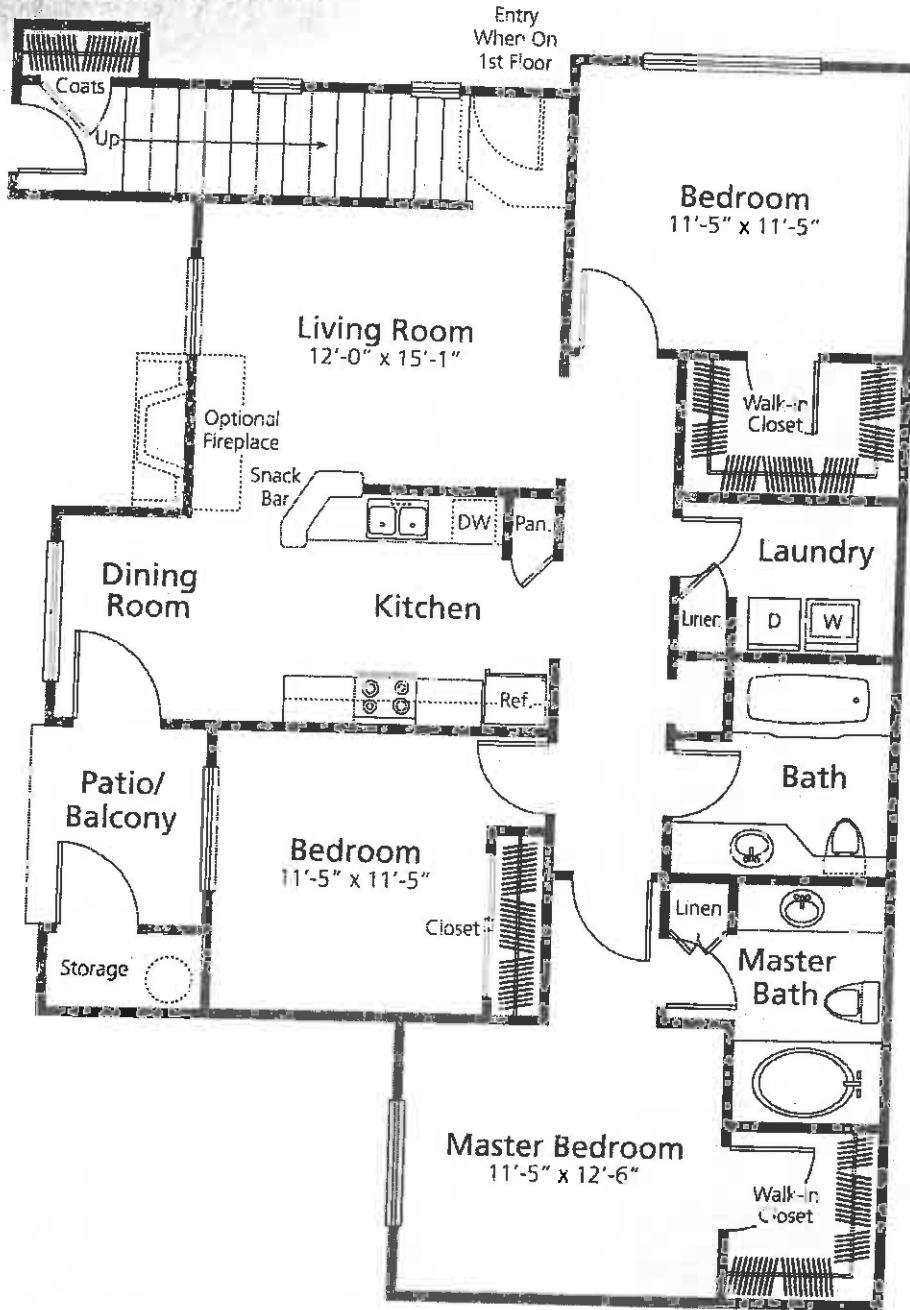

## Serrano

APPROXIMATELY 1,230-1,287 SQUARE FEET PER SITE LOCATION

Illustrations are artist's renderings and may vary from actual plan. Specifications subject to change without notice or obligation. Square footage is approximate. Consult sales associate for details.