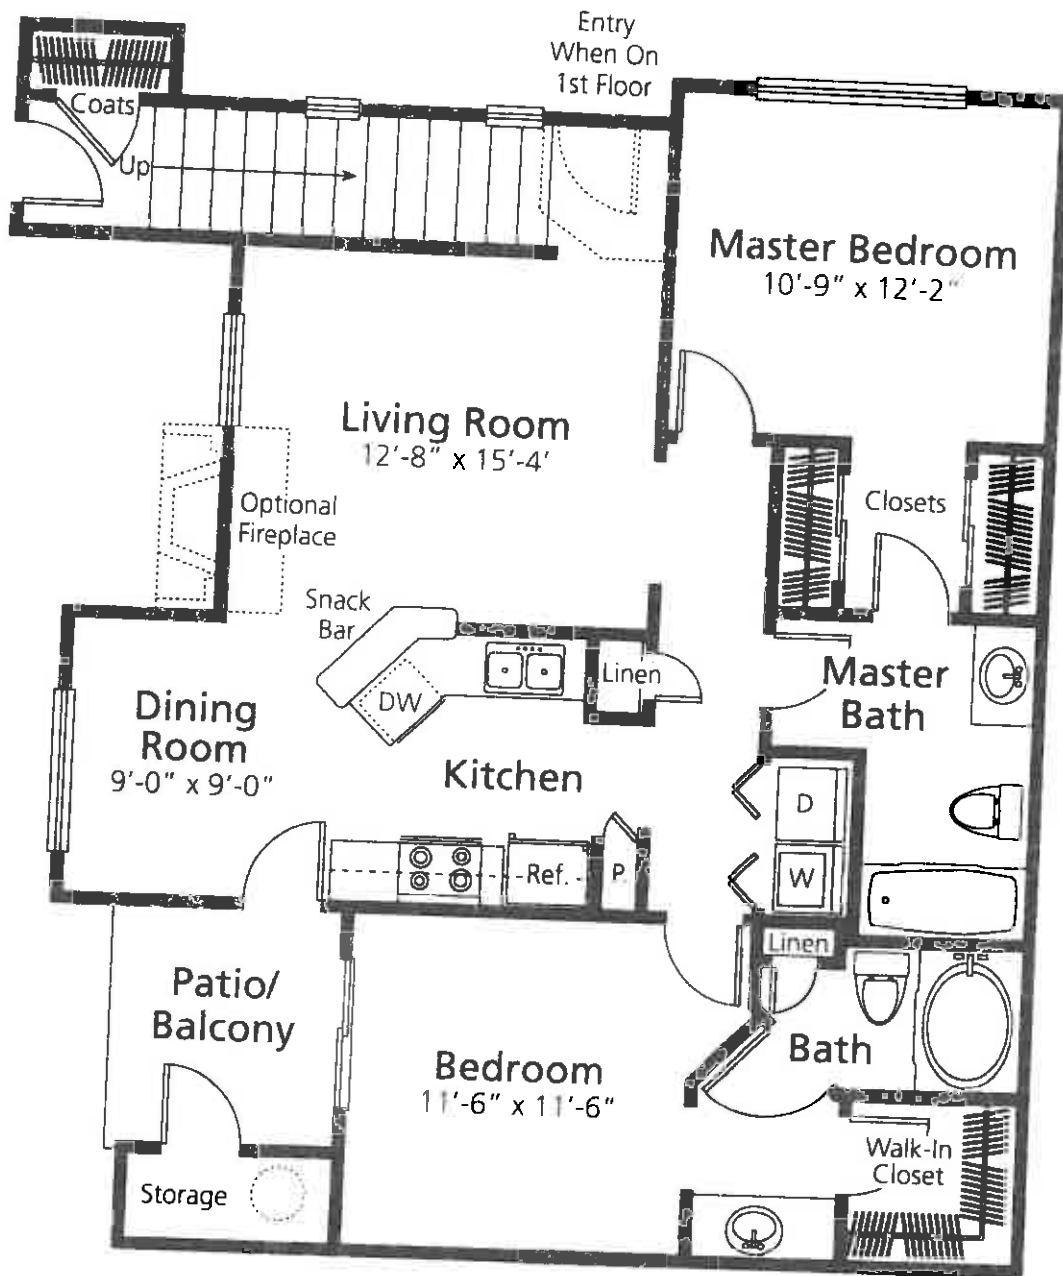

Hohokam

APPROXIMATELY 982-1,083 SQUARE FEET PER SITE LOCATION

**PINNACLE
• CANYON •**

*Illustrations are artist's renderings and may vary from actual plan. Specifications subject to change without notice or obligation.
Square footage is approximate. Consult sales associate for details*